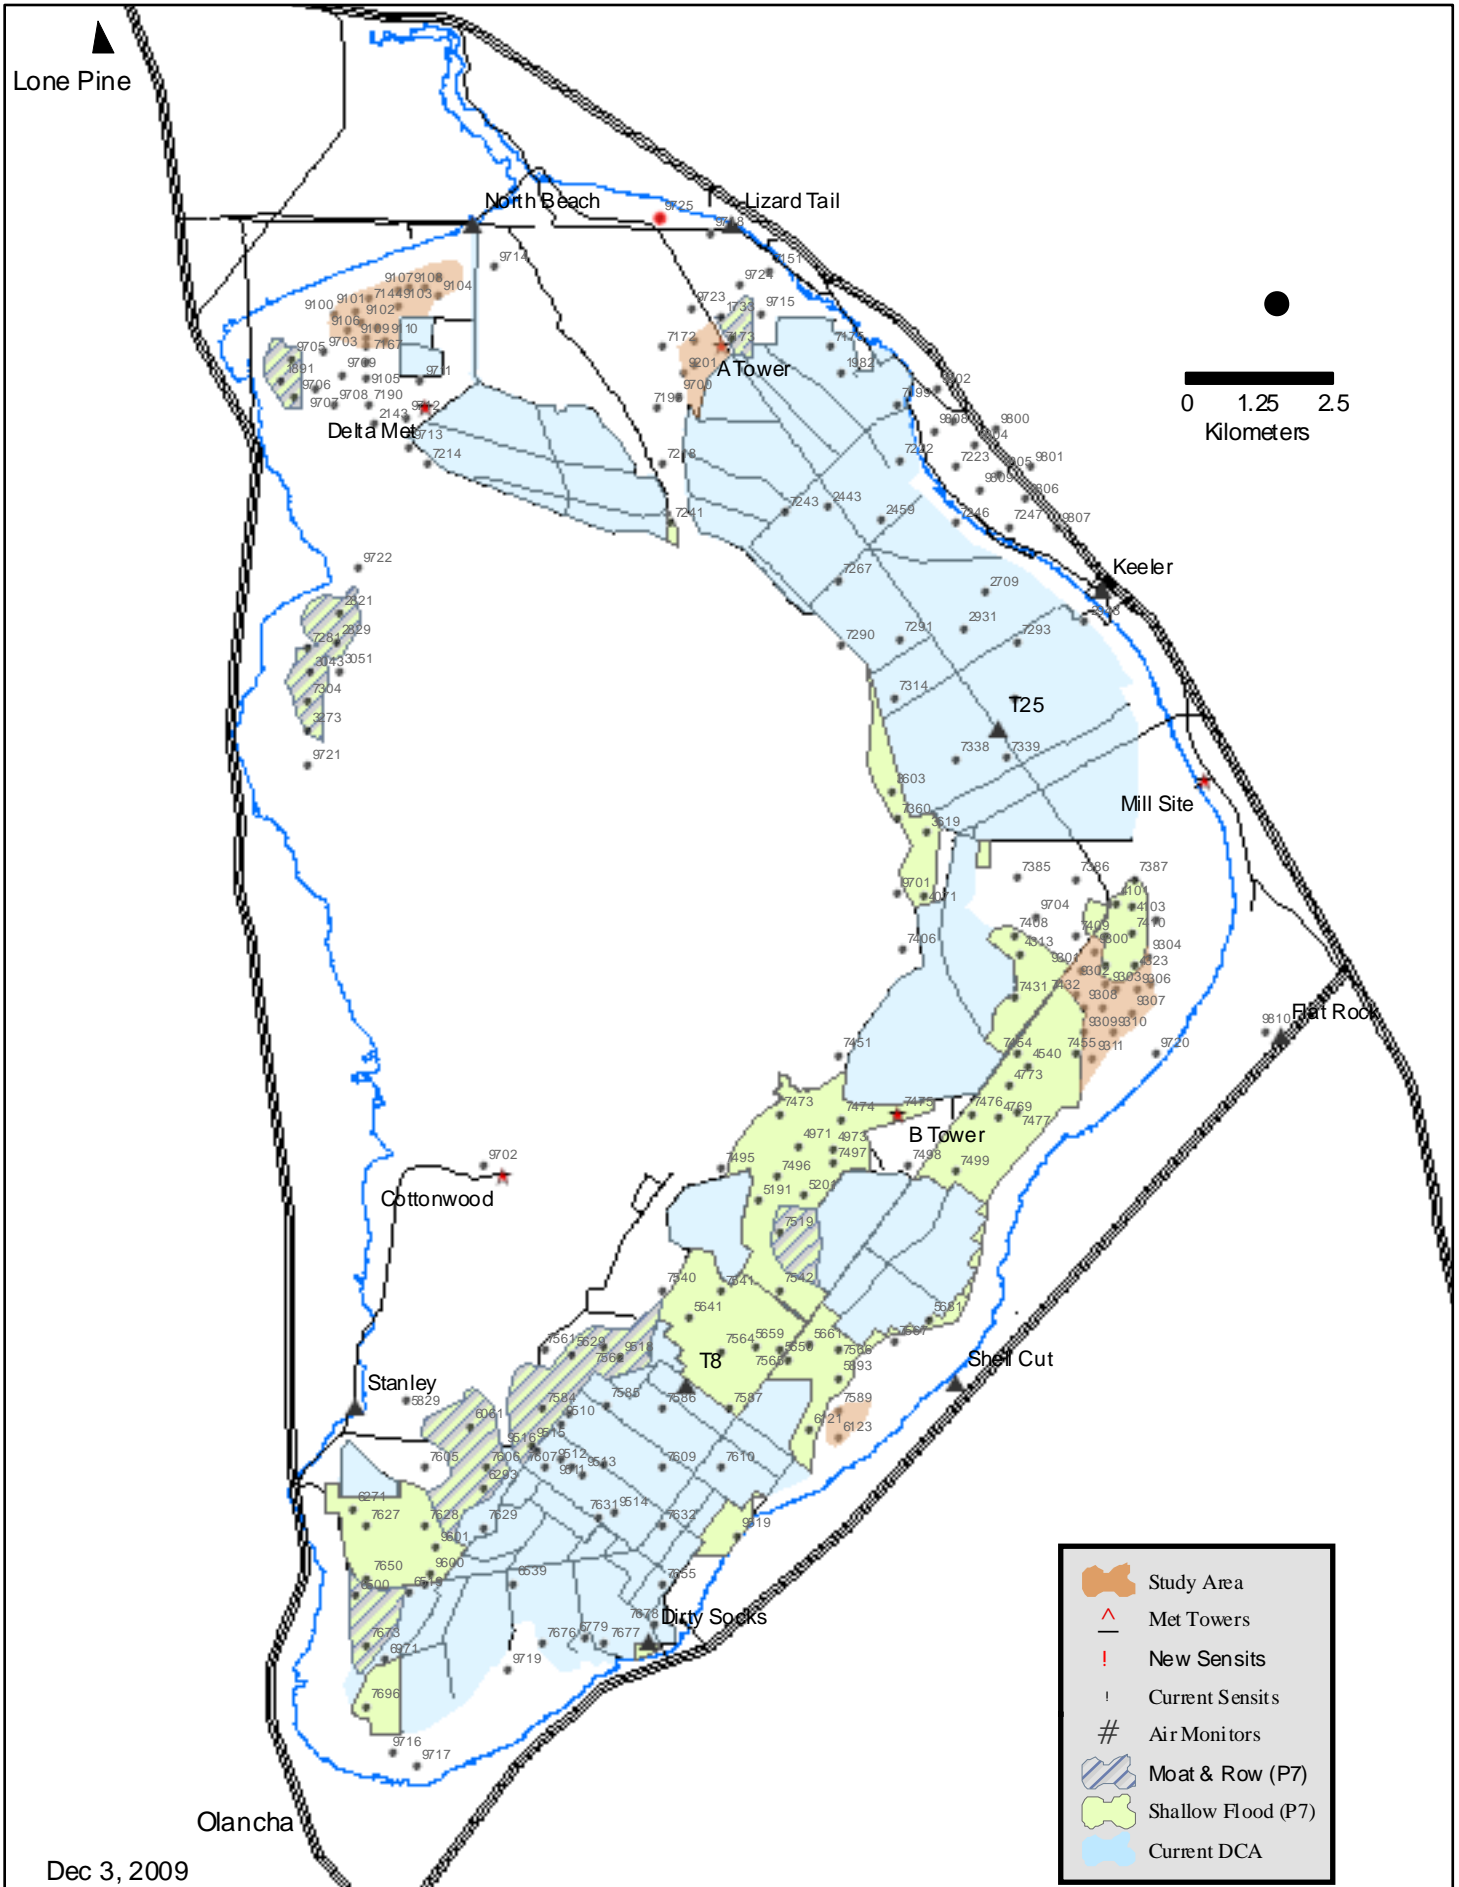

Owens Lake Dust ID Monitoring Network

Dec 3, 2009