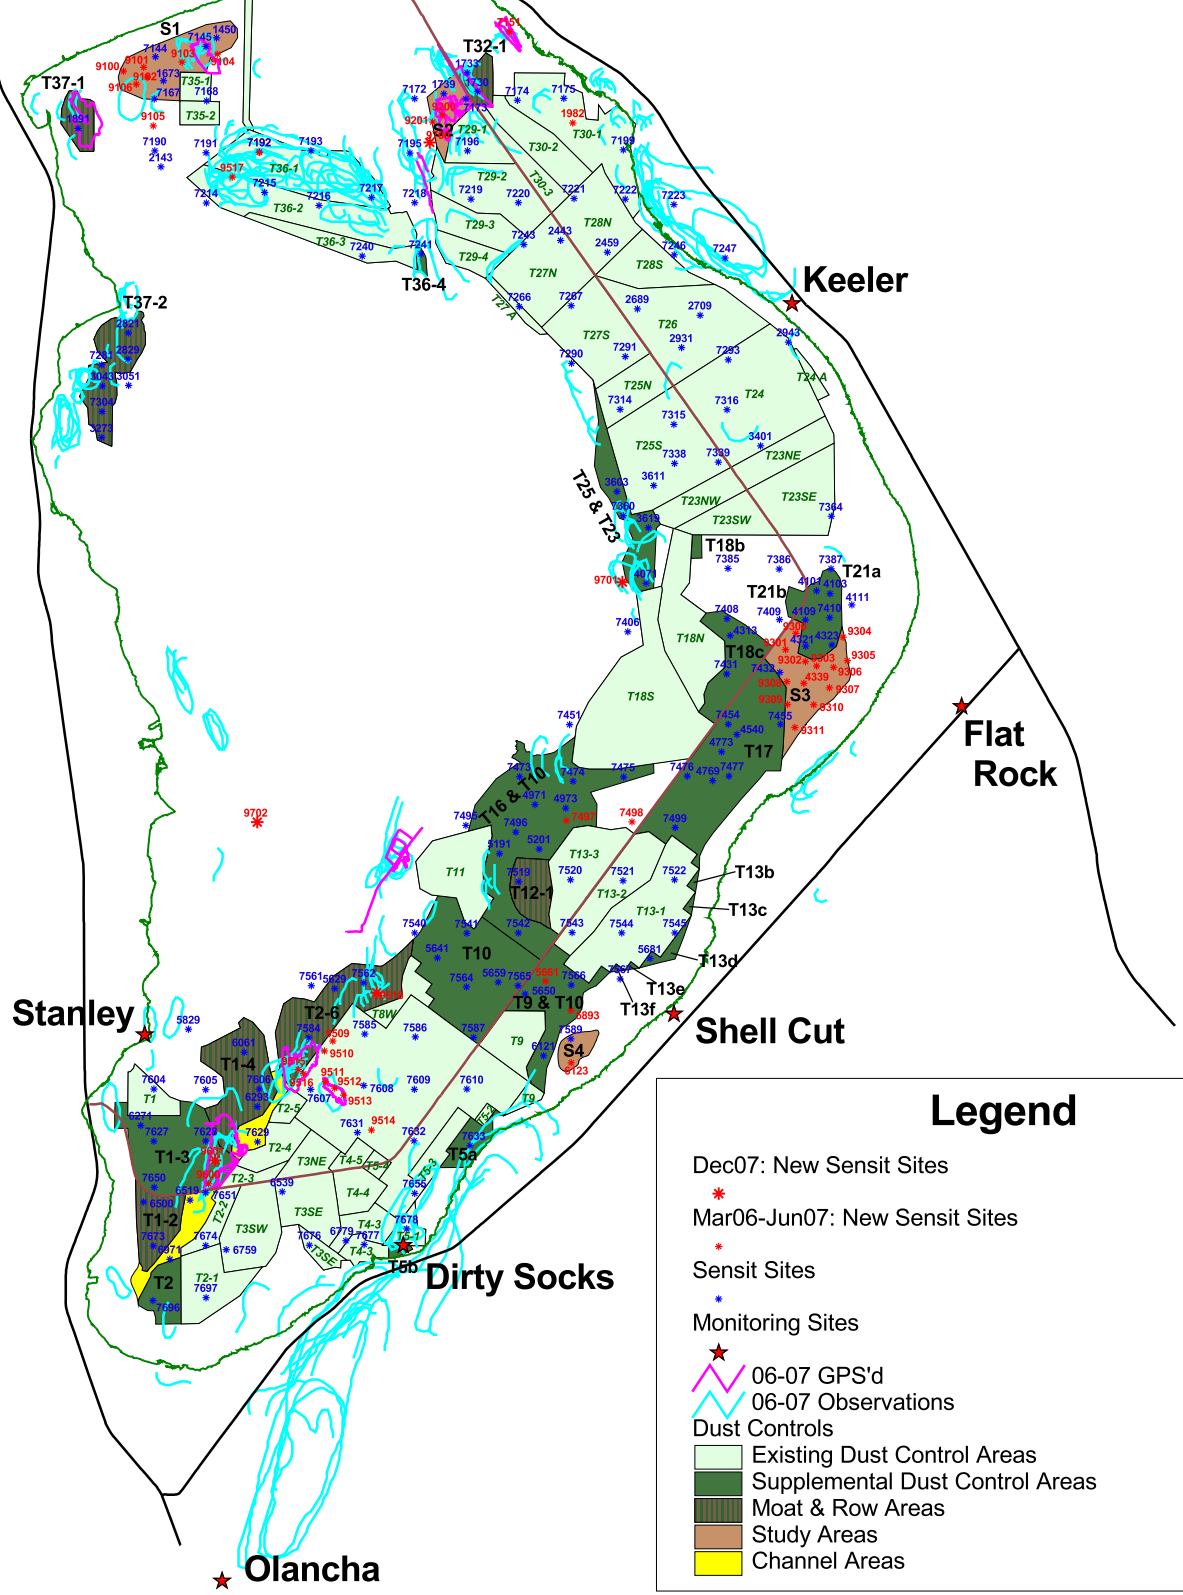

★ Lone Pine

Legend

- Dec07: New Sensit Sites
- ★ Mar06-Jun07: New Sensit Sites
- ★ Sensit Sites
- ★ Monitoring Sites
- ★ 06-07 GPS'd
- ★ 06-07 Observations
- Dust Controls
 - Existing Dust Control Areas
 - Supplemental Dust Control Areas
 - Moat & Row Areas
 - Study Areas
 - Channel Areas