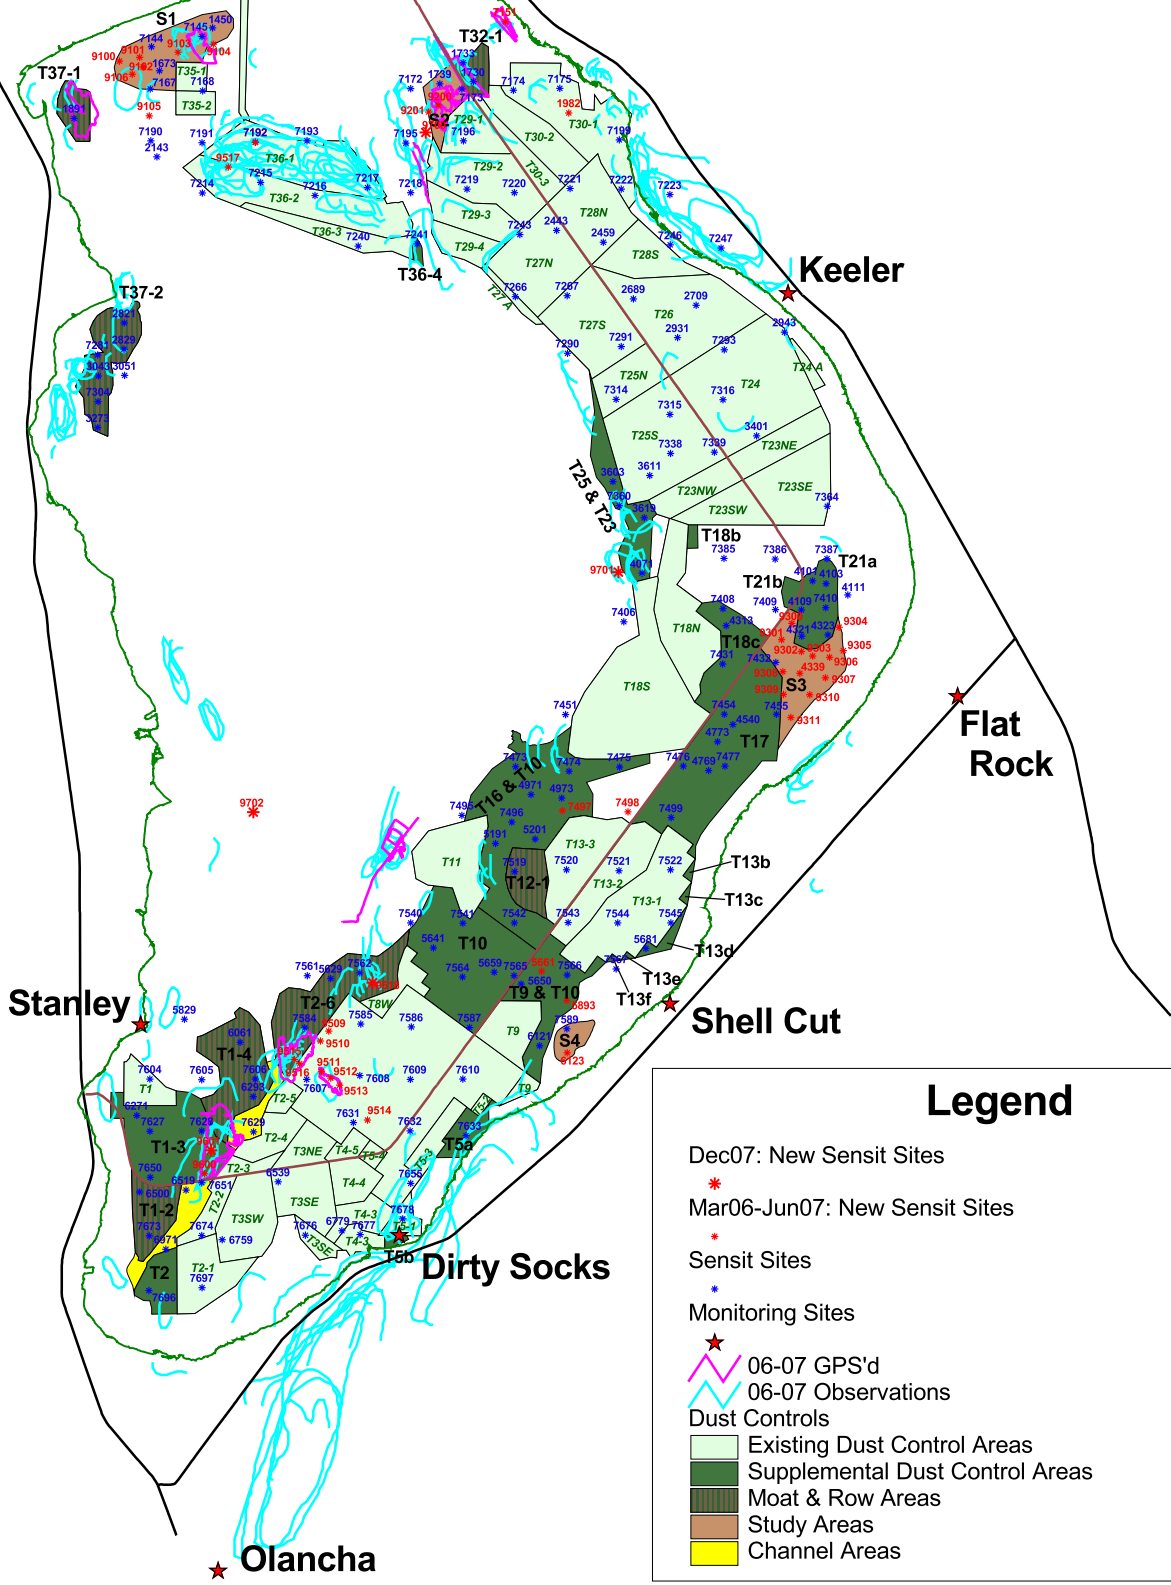

★ Lone Pine

Legend

- Dec07: New Sensit Sites
- ★ Mar06-Jun07: New Sensit Sites
- ★ Sensit Sites
- ★ Monitoring Sites
- ★ 06-07 GPS'd
- ★ 06-07 Observations
- Dust Controls
 - Existing Dust Control Areas
 - Supplemental Dust Control Areas
 - Moat & Row Areas
 - Study Areas
 - Channel Areas